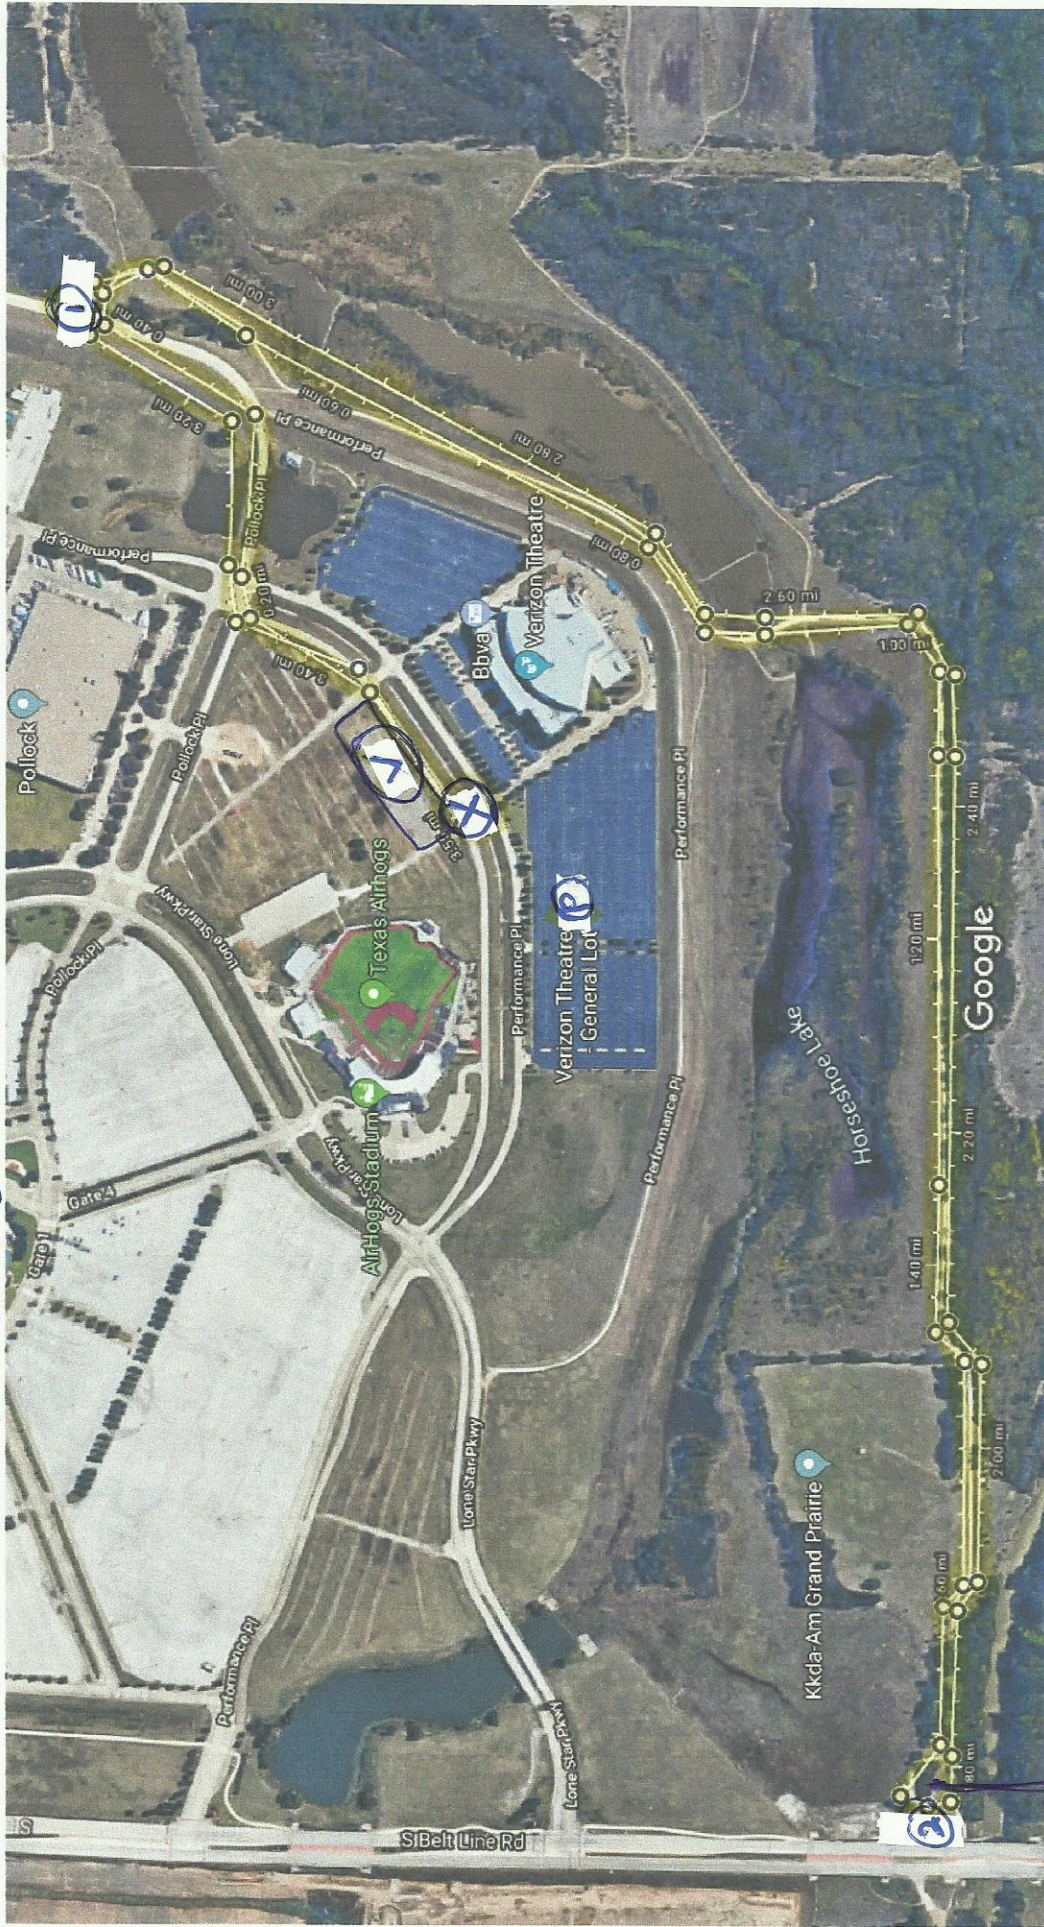

WALK TO END LUPUS NOW - 4-20-2019

Imagery ©2019 Google, Map data ©2019 Google 500 ft

RUN = 9:00am
 5K WALK = 10:00am
 1.5 mile WALK = 10:15am

Measure distance 5K
 Total area: 408,809.72 ft² (37,979.67 m²)
 Total distance:

- (X) Start / Finish
- (P) General parking
- (V) Registration / Vendors / Food Trucks
- (1) Rest Stop 1 (2) Rest Stop 2